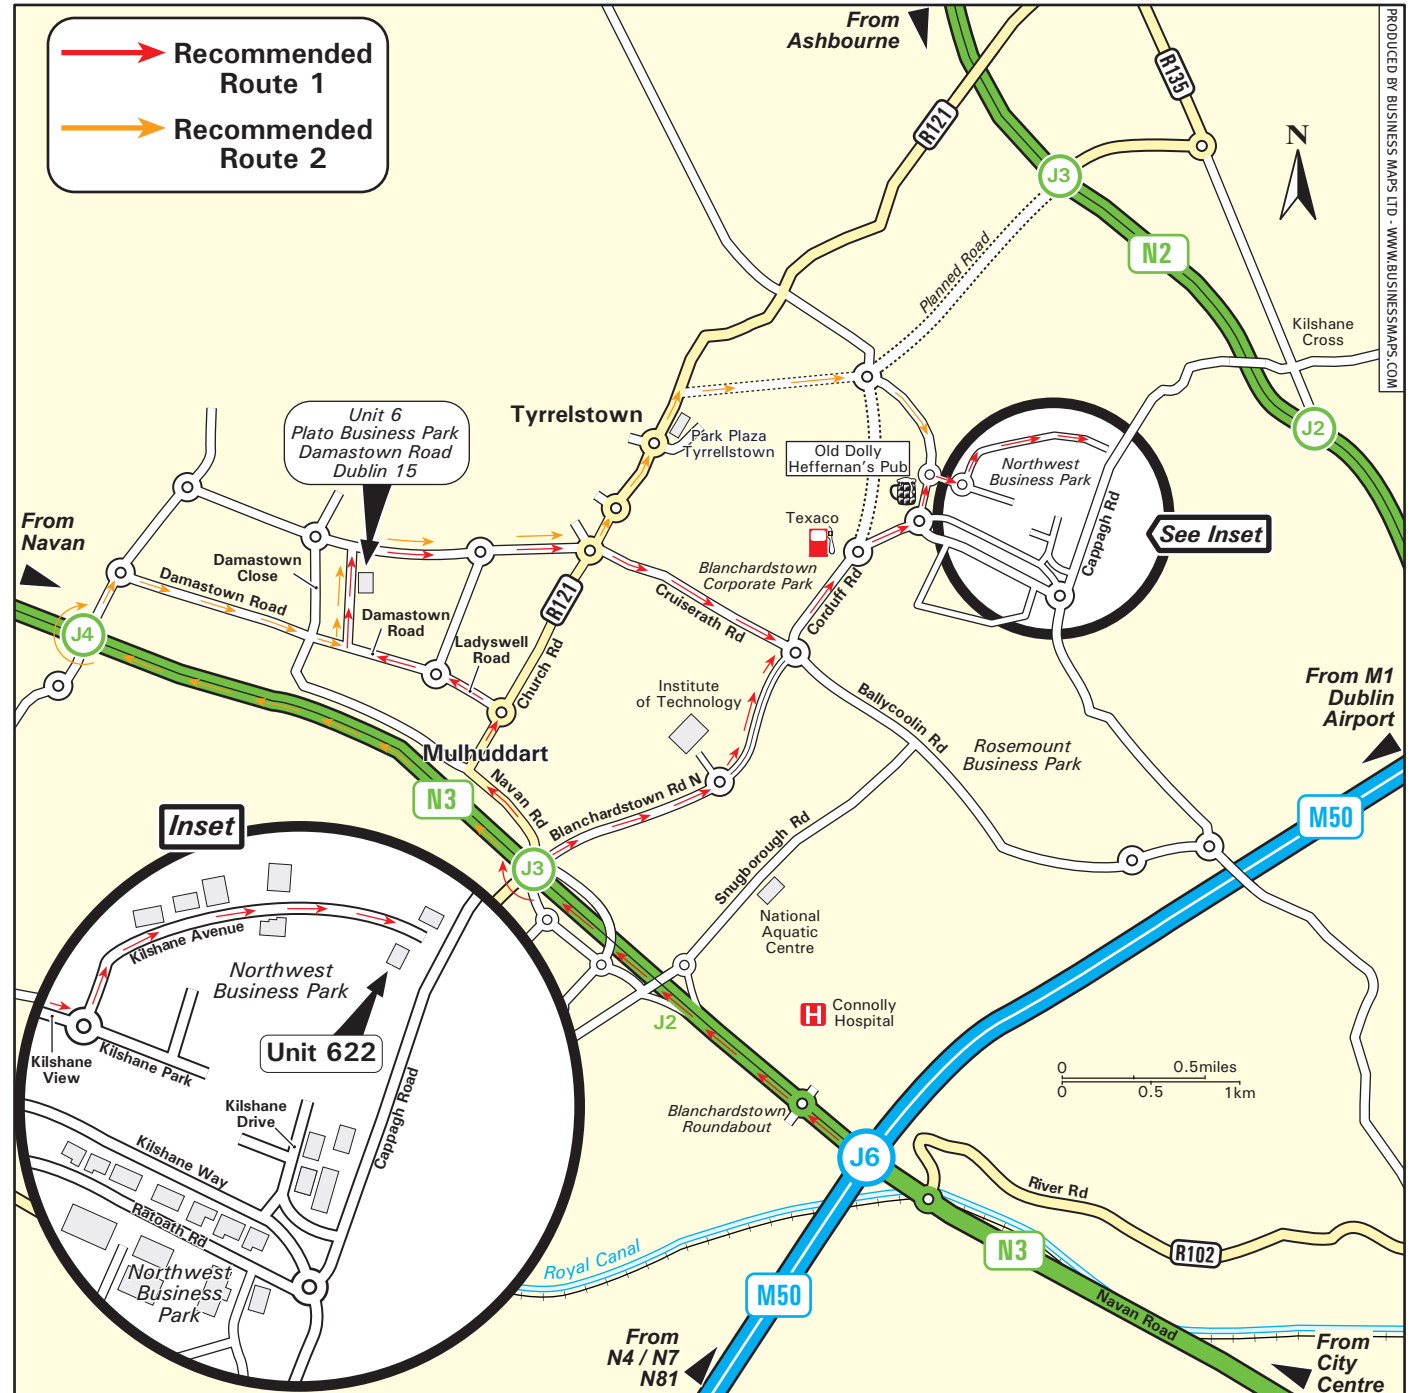

PRODUCED BY BUSINESS MAPS LTD - WWW.BUSINESSMAPS.COM